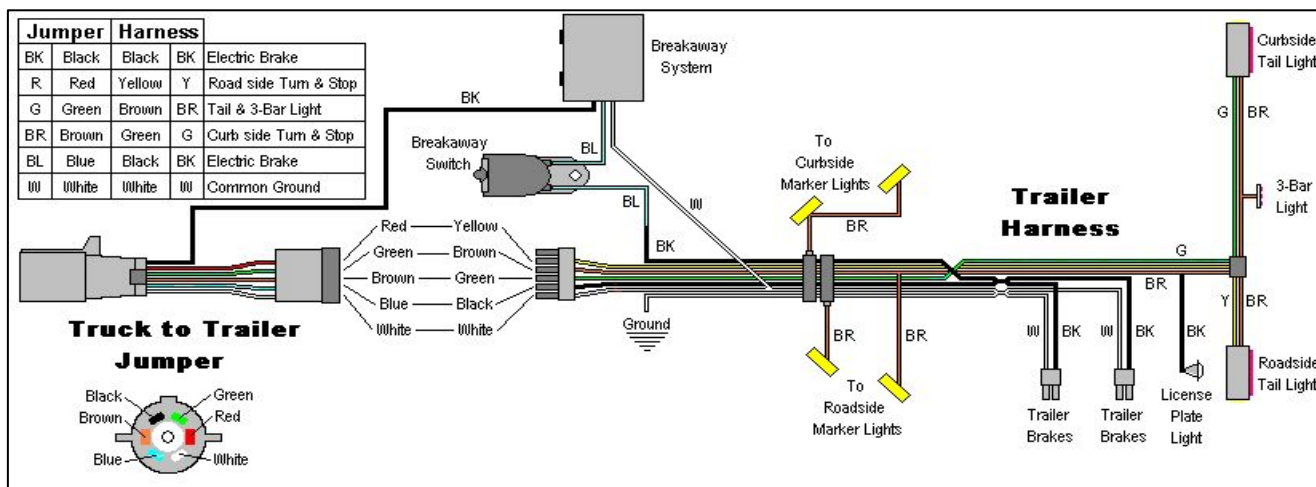

WIRING BASICS APPENDIX

TYPICAL DOWNEASTER, SINGLE AXLE, UTILITY/LANDSCAPE TRAILER WIRING

TYPICAL DOWNEASTER, TANDEM AXLE, LOW PROFILE DUMP TRAILER WIRING

TYPICAL DOWNEASTER, TANDEM AXLE, UTILITY TRAILER WIRING

WIRING BASICS APPENDIX

Outside 7 Way Trailer Connector Inside

DownEaster Brand

Outside 7 Way Trailer Connector Inside

Standard

4 WAY BASICS