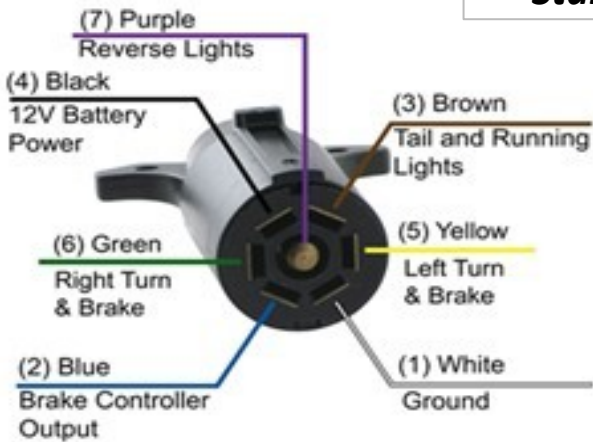

WIRING BASICS APPENDIX

TYPICAL DOWNEASTER, SINGLE AXLE, UTILITY/LANDSCAPE TRAILER WIRING

TYPICAL DOWNEASTER, TANDEM AXLE, LOW PROFILE DUMP TRAILER WIRING

TYPICAL DOWNEASTER, TANDEM AXLE, UTILITY TRAILER WIRING

WIRING BASICS APPENDIX

Outside 7 Way Trailer Connector Inside

DownEaster Brand

Outside 7 Way Trailer Connector Inside

Standard

4 WAY BASICS