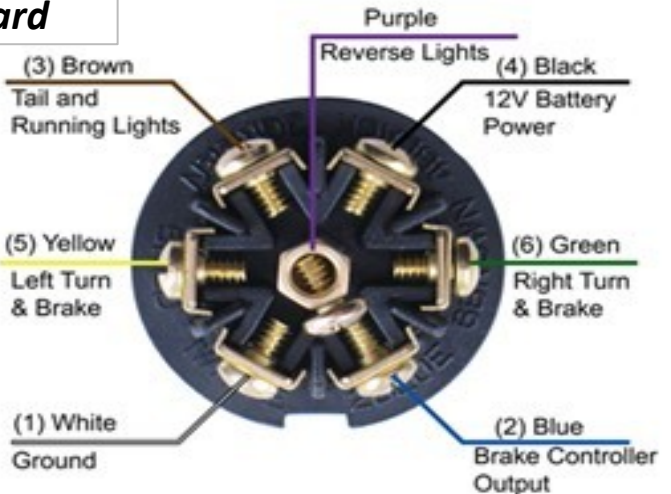

WIRING BASICS APPENDIX

Outside 7 Way Trailer Connector Inside

DownEaster Brand

Outside 7 Way Trailer Connector Inside

Standard

4 WAY BASICS