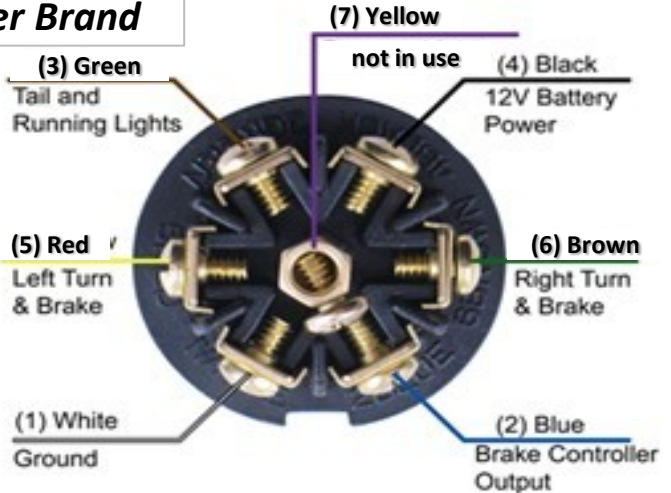

WIRING BASICS APPENDIX

TYPICAL DOWNEASTER, SINGLE AXLE, UTILITY/LANDSCAPE TRAILER WIRING

TYPICAL DOWNEASTER, TANDEM AXLE, LOW PROFILE DUMP TRAILER WIRING

TYPICAL DOWNEASTER, TANDEM AXLE, UTILITY TRAILER WIRING

WIRING BASICS APPENDIX

Outside 7 Way Trailer Connector Inside

DownEaster Brand

Outside 7 Way Trailer Connector Inside

Standard

4 WAY BASICS