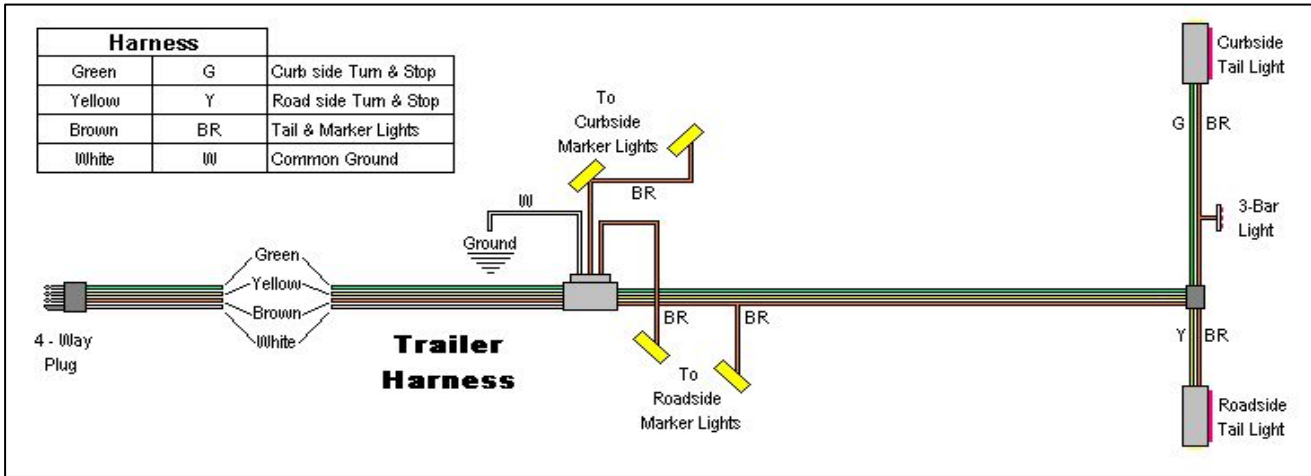

WIRING BASICS APPENDIX

TYPICAL DOWNEASTER, SINGLE AXLE, UTILITY/LANDSCAPE TRAILER WIRING

TYPICAL DOWNEASTER, TANDEM AXLE, LOW PROFILE DUMP TRAILER WIRING

TYPICAL DOWNEASTER, TANDEM AXLE, UTILITY TRAILER WIRING

WIRING BASICS APPENDIX

Outside 7 Way Trailer Connector Inside

DownEaster Brand

Outside 7 Way Trailer Connector Inside

Standard

4 WAY BASICS