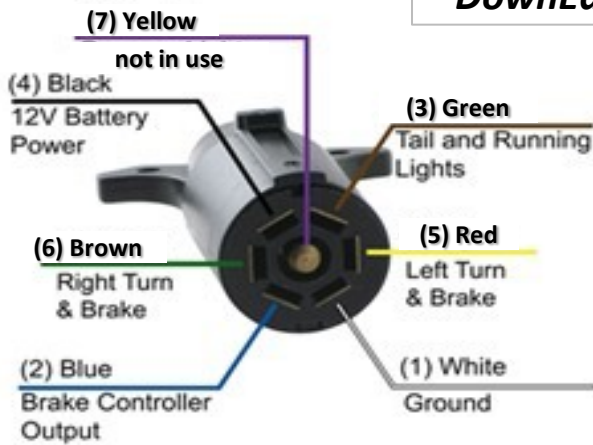

WIRING BASICS APPENDIX

TYPICAL DOWNEASTER, SINGLE AXLE, UTILITY/LANDSCAPE TRAILER WIRING

TYPICAL DOWNEASTER, TANDEM AXLE, LOW PROFILE DUMP TRAILER WIRING

TYPICAL DOWNEASTER, TANDEM AXLE, UTILITY TRAILER WIRING

WIRING BASICS APPENDIX

Outside 7 Way Trailer Connector Inside

DownEaster Brand

Outside 7 Way Trailer Connector Inside

Standard

4 WAY BASICS