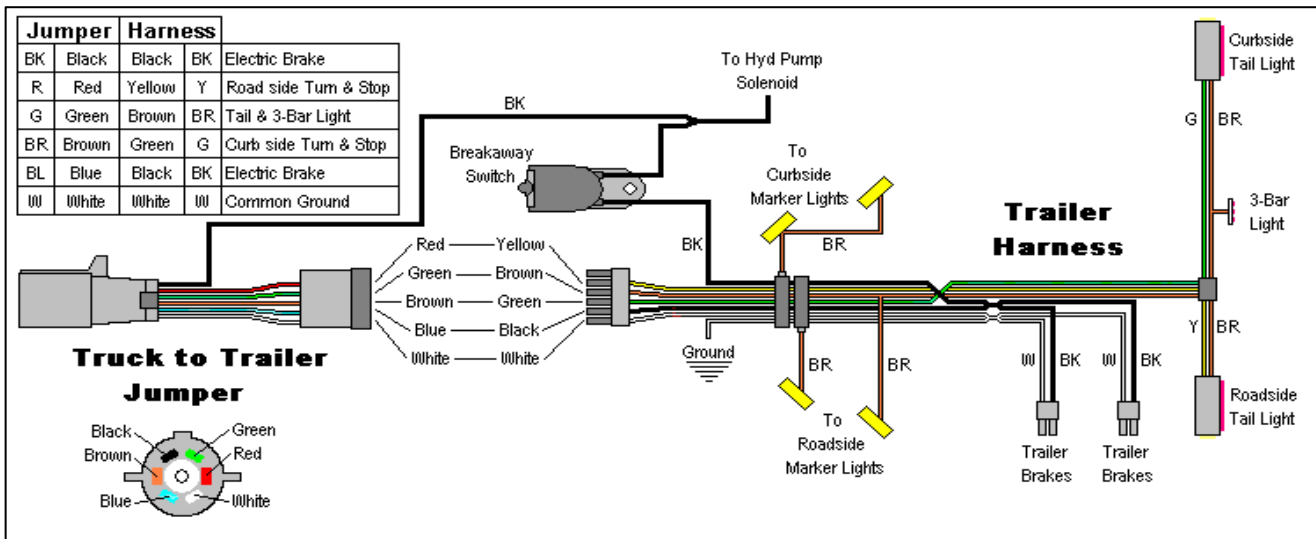

WIRING BASICS APPENDIX

TYPICAL DOWNEASTER, SINGLE AXLE, UTILITY/LANDSCAPE TRAILER WIRING

TYPICAL DOWNEASTER, TANDEM AXLE, LOW PROFILE DUMP TRAILER WIRING

TYPICAL DOWNEASTER, TANDEM AXLE, UTILITY TRAILER WIRING

WIRING BASICS APPENDIX

Outside 7 Way Trailer Connector Inside

DownEaster Brand

Outside 7 Way Trailer Connector Inside

Standard

4 WAY BASICS