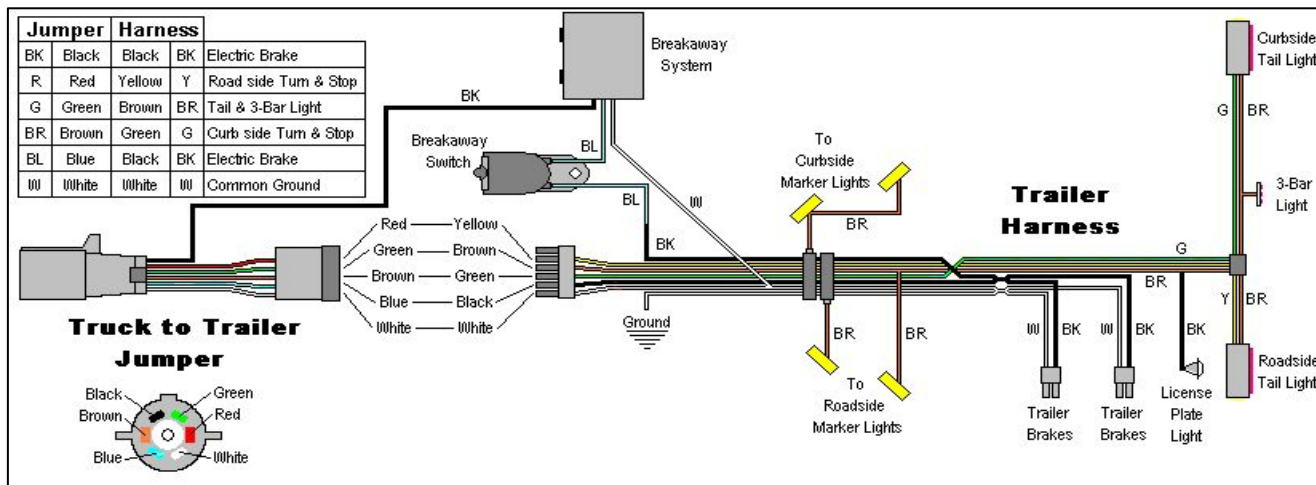

TYPICAL DOWNEASTER, TANDEM AXLE, UTILITY TRAILER WIRING