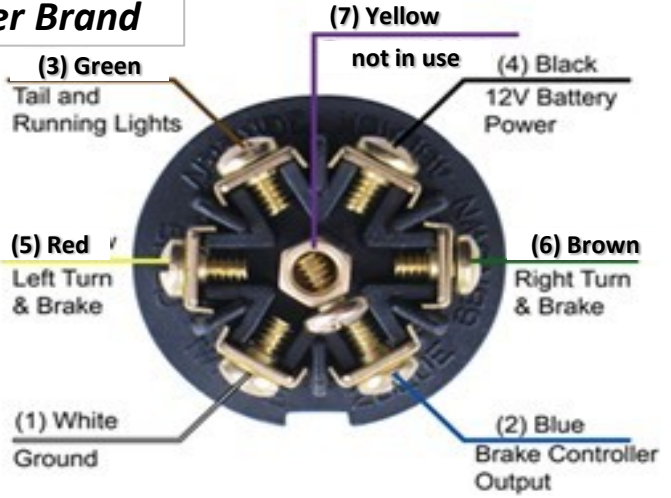

WIRING BASICS APPENDIX

Outside 7 Way Trailer Connector Inside

DownEaster Brand