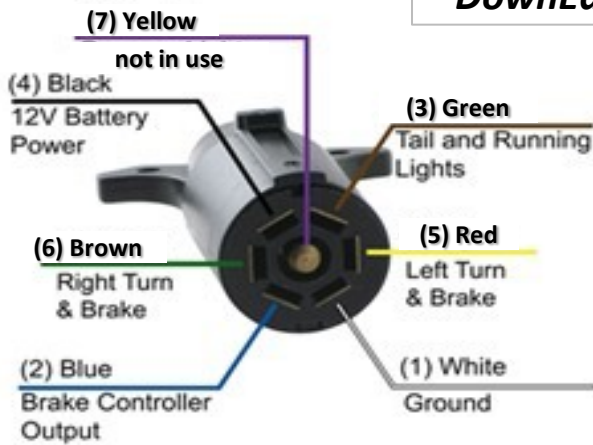

WIRING BASICS APPENDIX

Outside 7 Way Trailer Connector Inside

DownEaster Brand