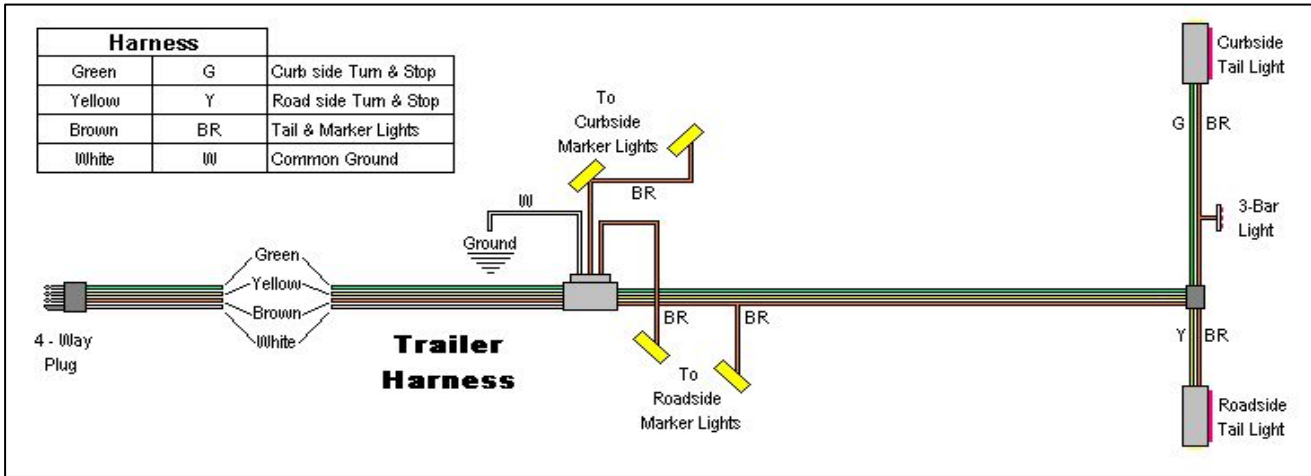

## TYPICAL DOWNEASTER, SINGLE AXLE, UTILITY/LANDSCAPE TRAILER WIRING

## TYPICAL DOWNEASTER, TANDEM AXLE, LOW PROFILE DUMP TRAILER WIRING