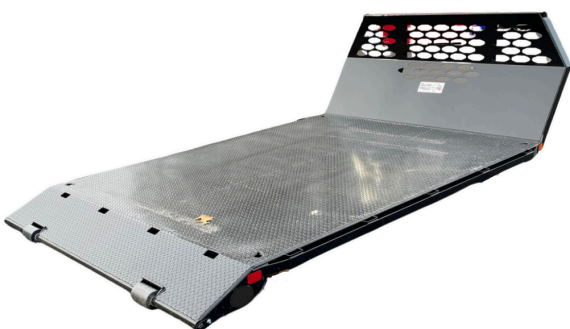

SWAP HOGG PLATFORM BODIES

**SWAP
HOGG**
www.SwapHogg.com

Fab Frame

- Available in 11', and 15'
- 5" long sills
- Build your own body
- Rear rollers separate
- *Need to cut down 11' for 9' frame

DESH3512-B

Weight: 350 lbs

DESH3515

Weight: 470 lbs

Multi-Deck Platform

- Available in 9' and 11'
- 77" width
- Removable leg stands
- External stake pockets w/rub rail
- 4 D-rings
- 11 GA smooth steel Floor

DESH0977 MD

Weight: 995 lbs

DESH1177 MD

Weight: 1,115 lbs

Platform Body

- Available in 9' and 11'
- 38" bulkhead
- External stake pockets w/rub rails
- 10 GA smooth steel floor

DESH0996 PB

Weight: 1,285 lbs

DESH1196 PB

Weight: 1,510 lbs

Flatbed w/ Dovetail

- Available in 9' and 11'
- 38" bulkhead
- 16" dovetail
- Corner chain keys
- External stake pockets w/rub rails
- 1/8" tread plate floor

DESH0996 PB-DT

Weight: 1,265 lbs